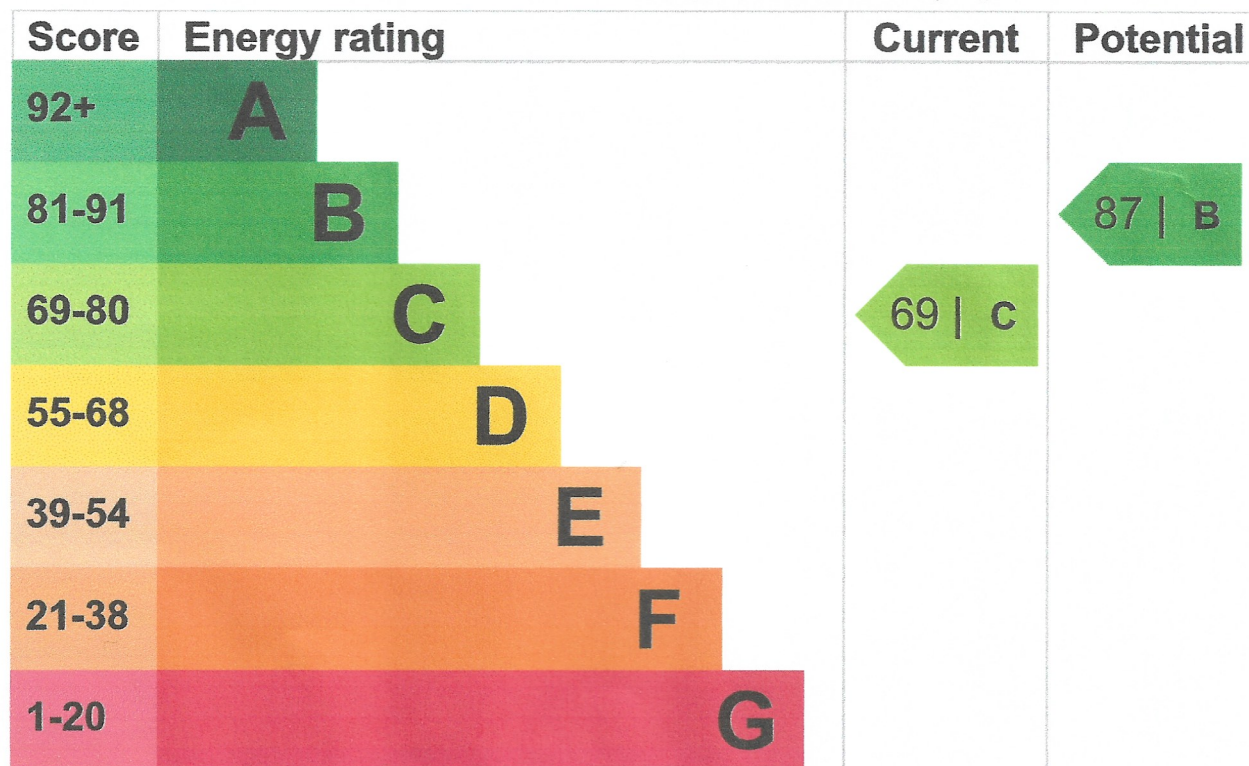

## Energy efficiency rating for this property

This property's current energy rating is C. It has the potential to be B.

[See how to improve this property's energy performance.](#)

The graph shows this property's current and potential energy efficiency.

Properties are given a rating from A (most efficient) to G (least efficient).

Properties are also given a score. The higher this number, the lower your carbon dioxide (CO<sub>2</sub>) emissions are likely to be.

### Breakdown of property's energy performance

This section shows the energy performance for features of this property. The assessment does not consider the condition of a feature and how well it is working.

Each feature is assessed as one of the following:

- very good (most efficient)
- good
- average
- poor
- very poor (least efficient)

When the description says 'assumed', it means that the feature could not be inspected and an assumption has been made based on the property's age and type.